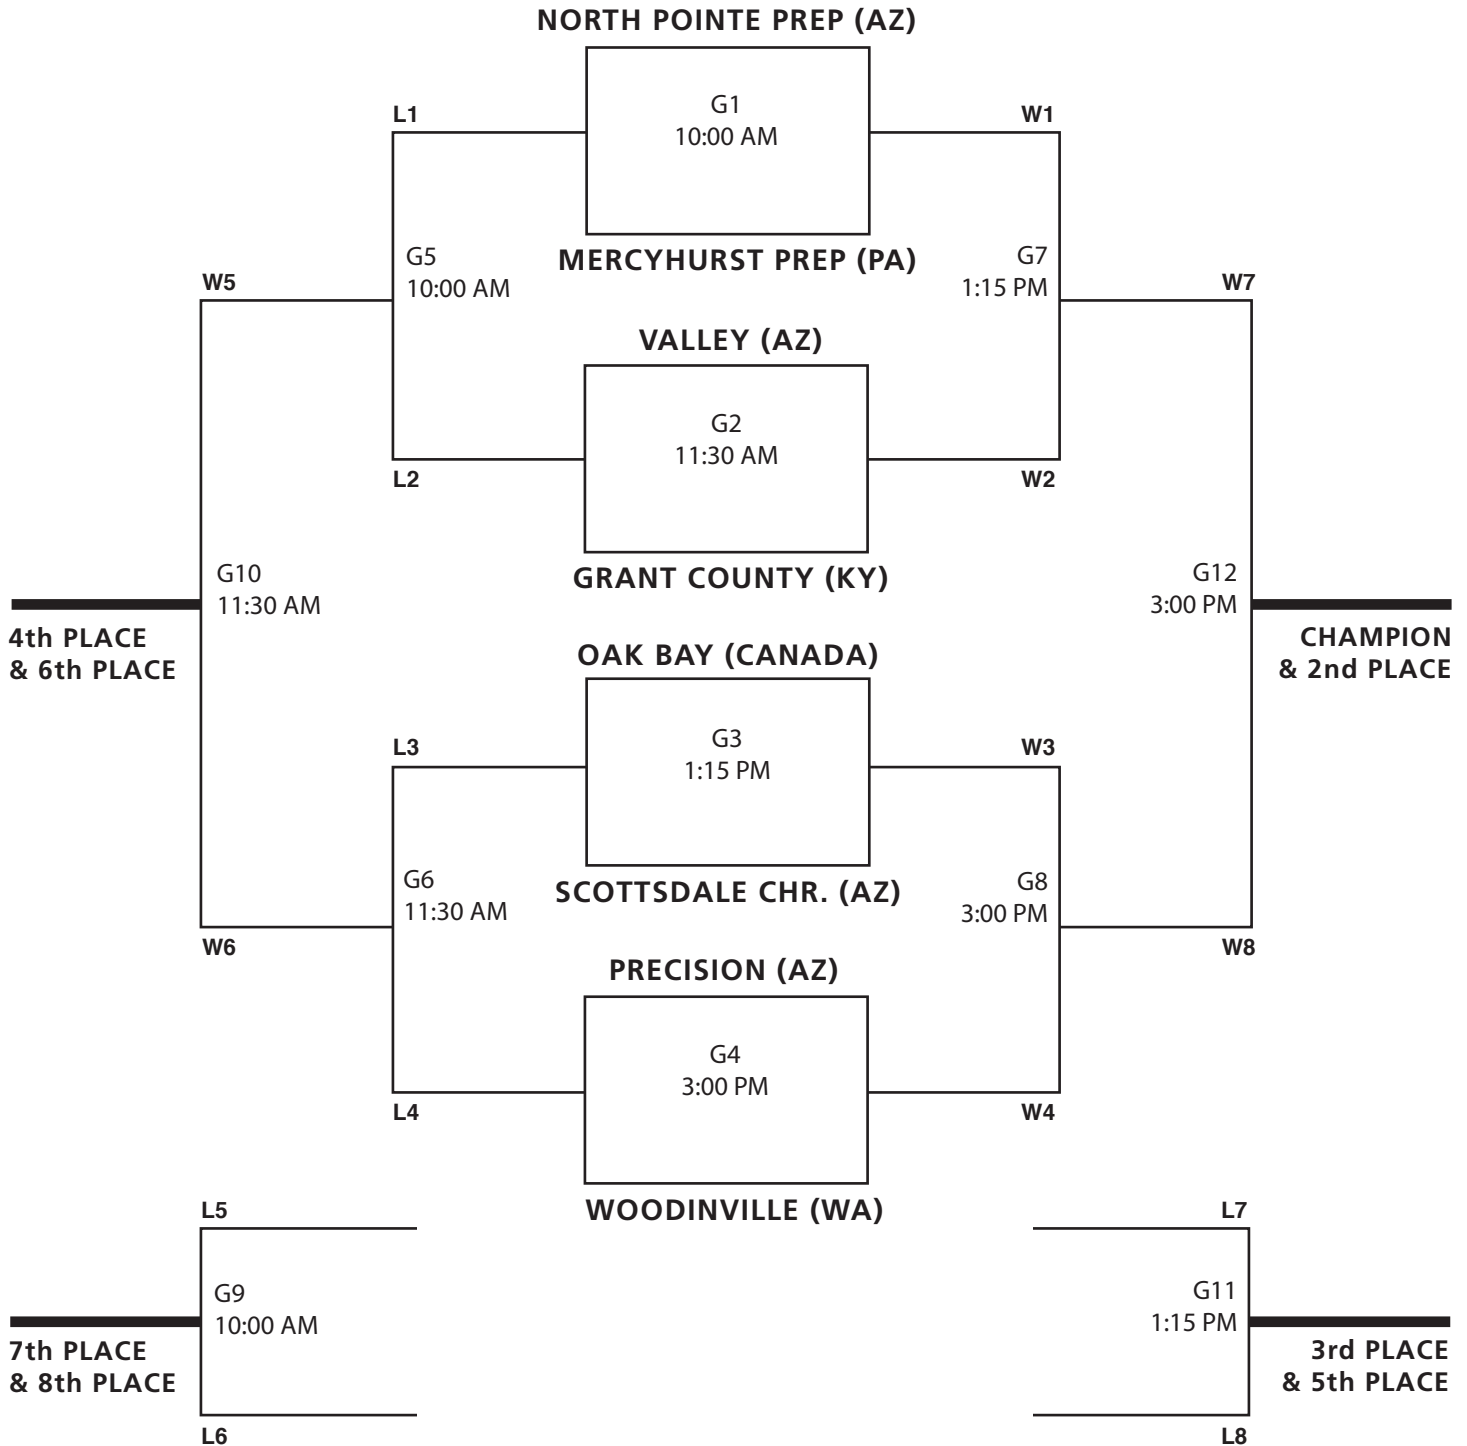

2009 CACTUS JAM PHOENIX HOOP CLASSIC

BOYS "CACTUS" DIVISION GAMES PLAYED AT SCOTTSDALE CHRISTIAN

2009 BRACKET

Team on BOTTOM of bracket is HOME.

2009 CACTUS JAM PHOENIX HOOP CLASSIC

BOYS "CACTUS" DIVISION GAMES PLAYED AT SCOTTSDALE CHRISTIAN