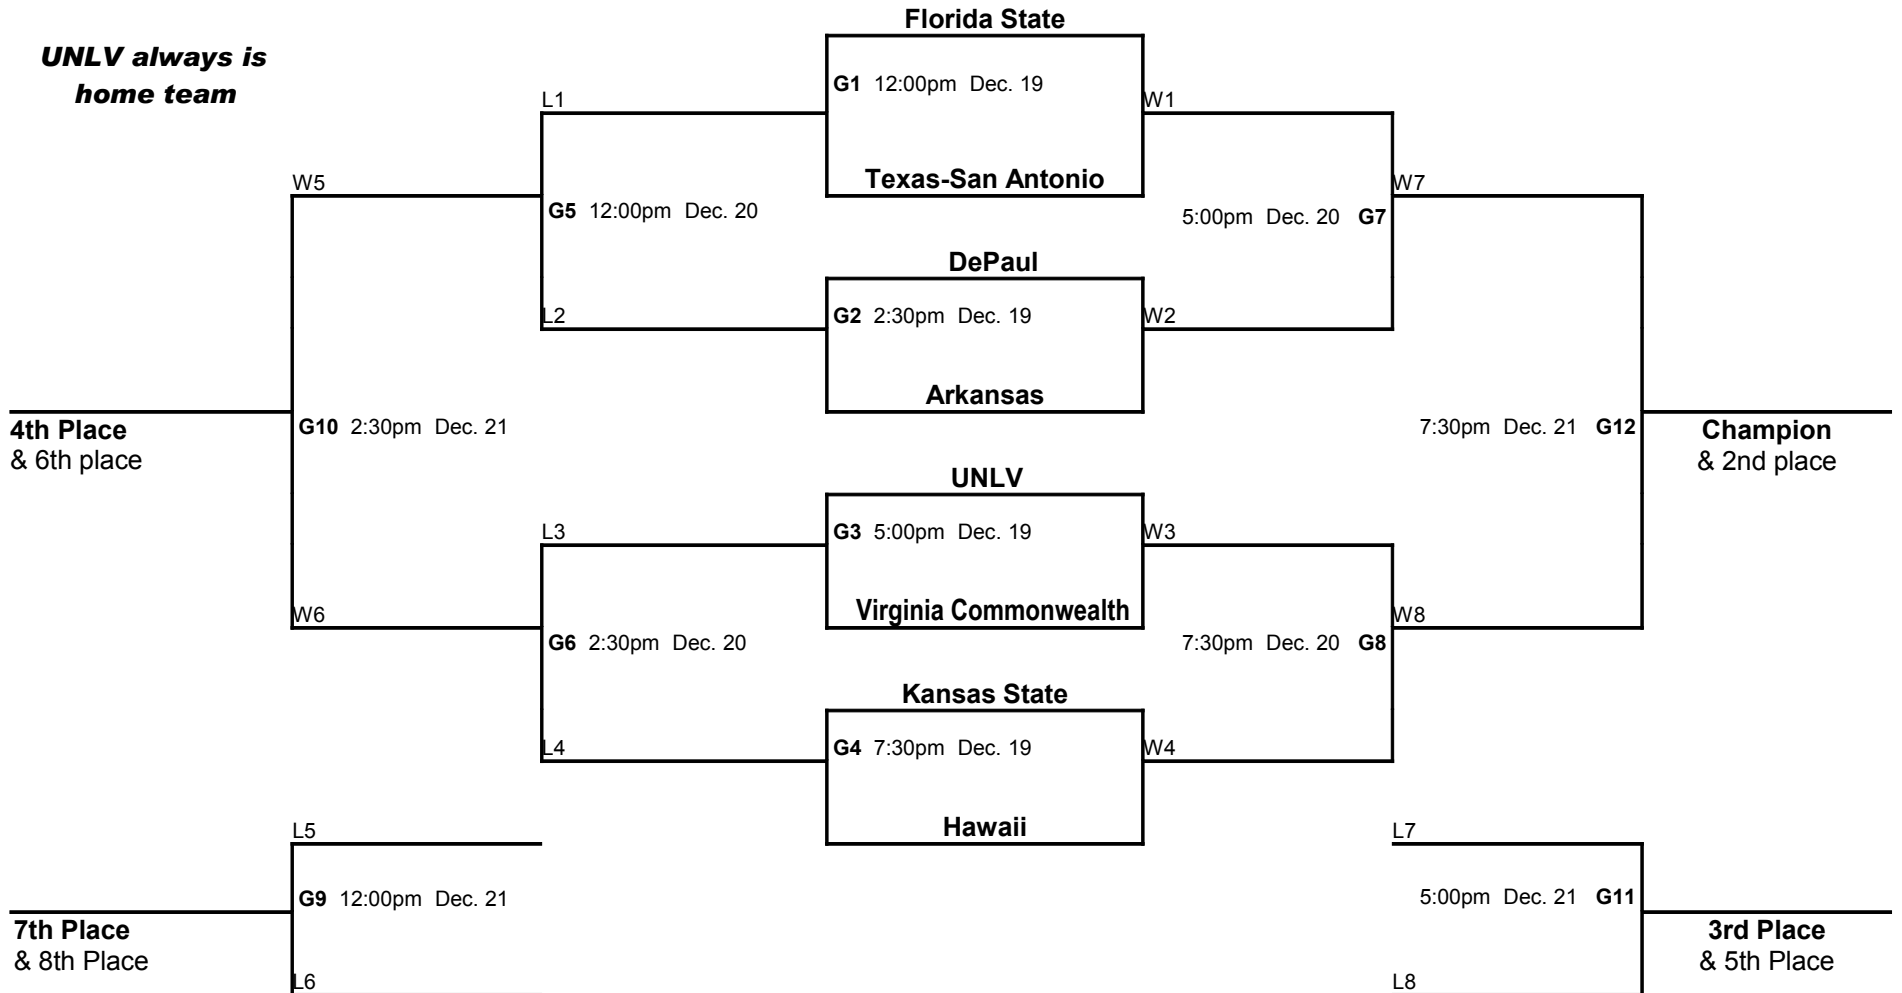

Duel in the Desert

University of Nevada-Las Vegas

Team on top of bracket is HOME and wears white

UNLV always is home team

Game Times

All Games are at Cox Pavillion

	Dec. 19	Dec. 20	Dec. 21
G1	12:00pm	G5 12:00pm	G9 12:00pm
G2	2:30pm	G6 2:30pm	G10 2:30pm
G3	5:00pm	G7 5:00pm	G11 5:00pm
G4	7:30pm	G8 7:30pm	G12 7:30pm