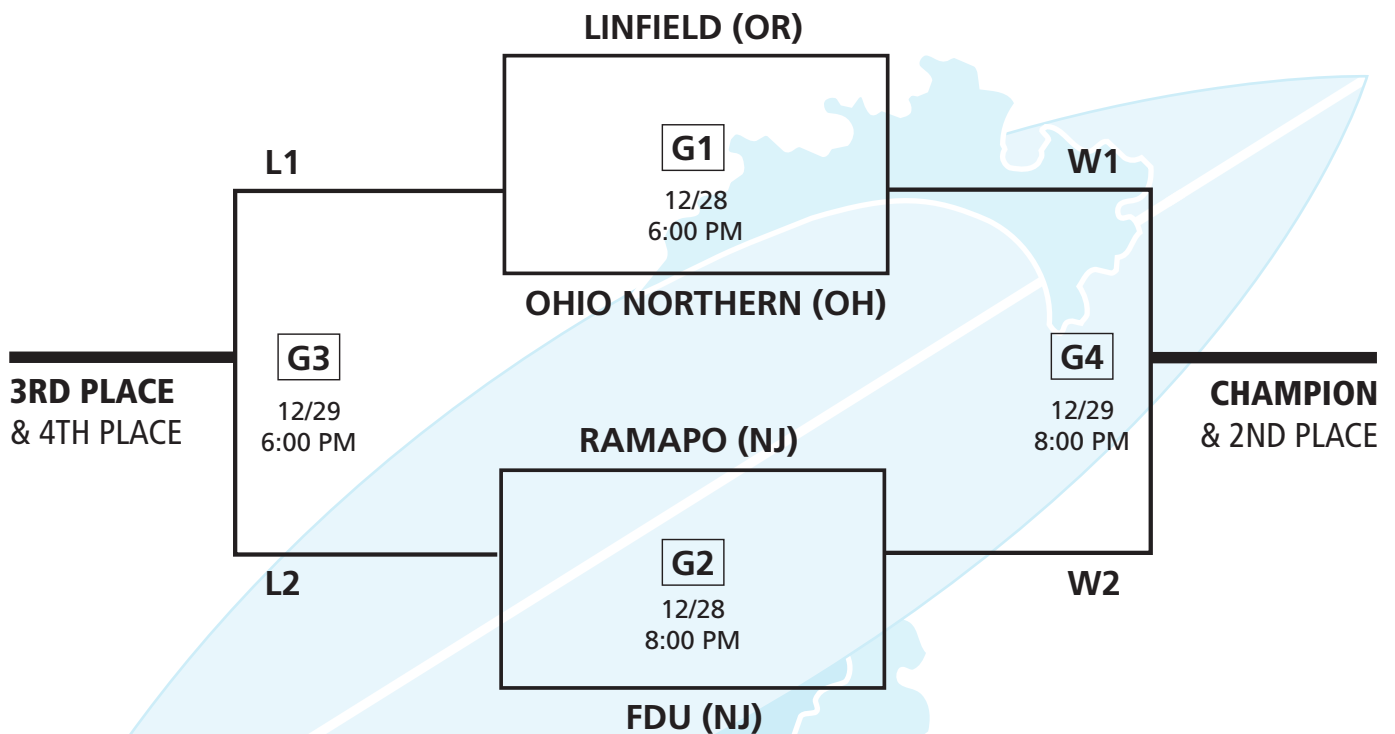

GAME TIMES: All Games are played at San Diego City College

DEC. 28
G1 6:00 PM
G2 8:00 PM

DEC. 29
G3 6:00 PM
G4 8:00 PM

*Team on bottom of bracket
is HOME (wears white).*