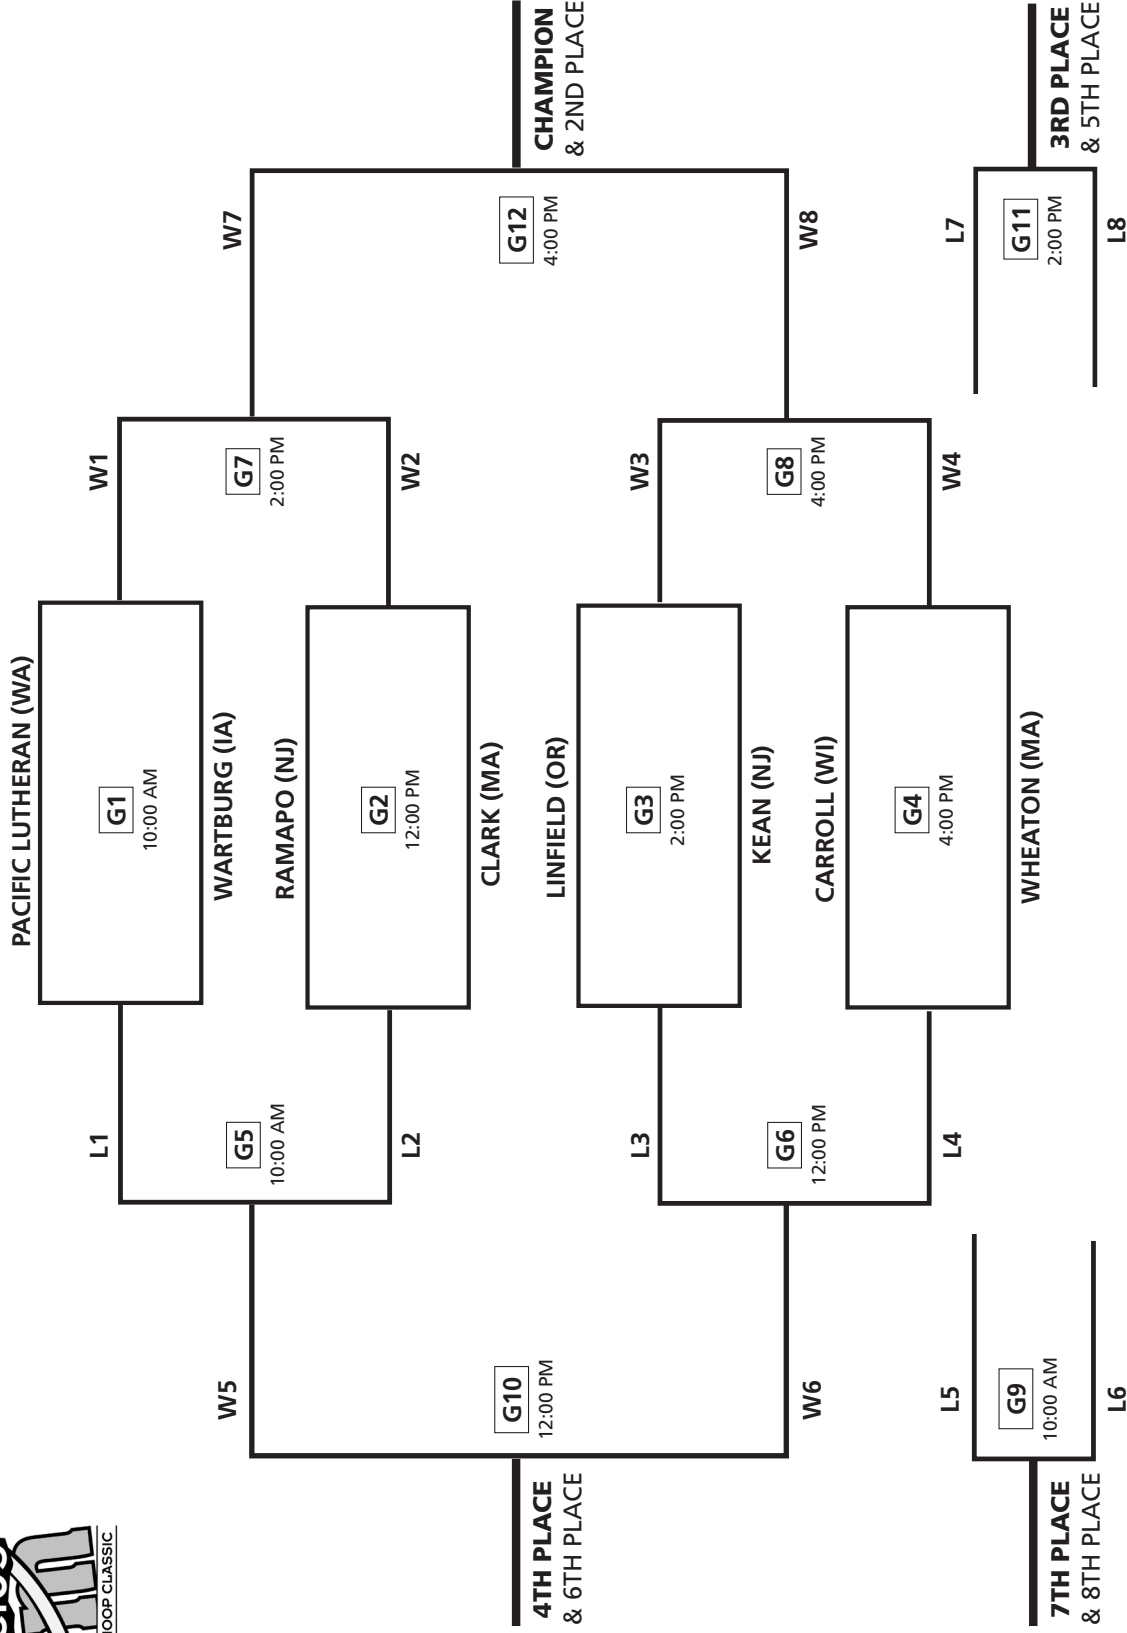

2007 CACTUS JAM PHOENIX HOOP CLASSIC MEN'S NCAA DIV. III TOURNAMENT AT PHOENIX COLLEGE

2007 BRACKET

GAME TIMES: All Games are played at Phoenix College

DEC. 27		DEC. 28		DEC. 29	
G1	10:00 AM	G5	10:00 AM	G9	10:00 AM
G2	12:00 PM	G6	12:00 PM	G10	12:00 PM
G3	2:00 PM	G7	2:00 PM	G11	2:00 PM
G4	4:00 PM	G8	4:00 PM	G12	4:00 PM

Team on top of bracket is HOME (wears white).