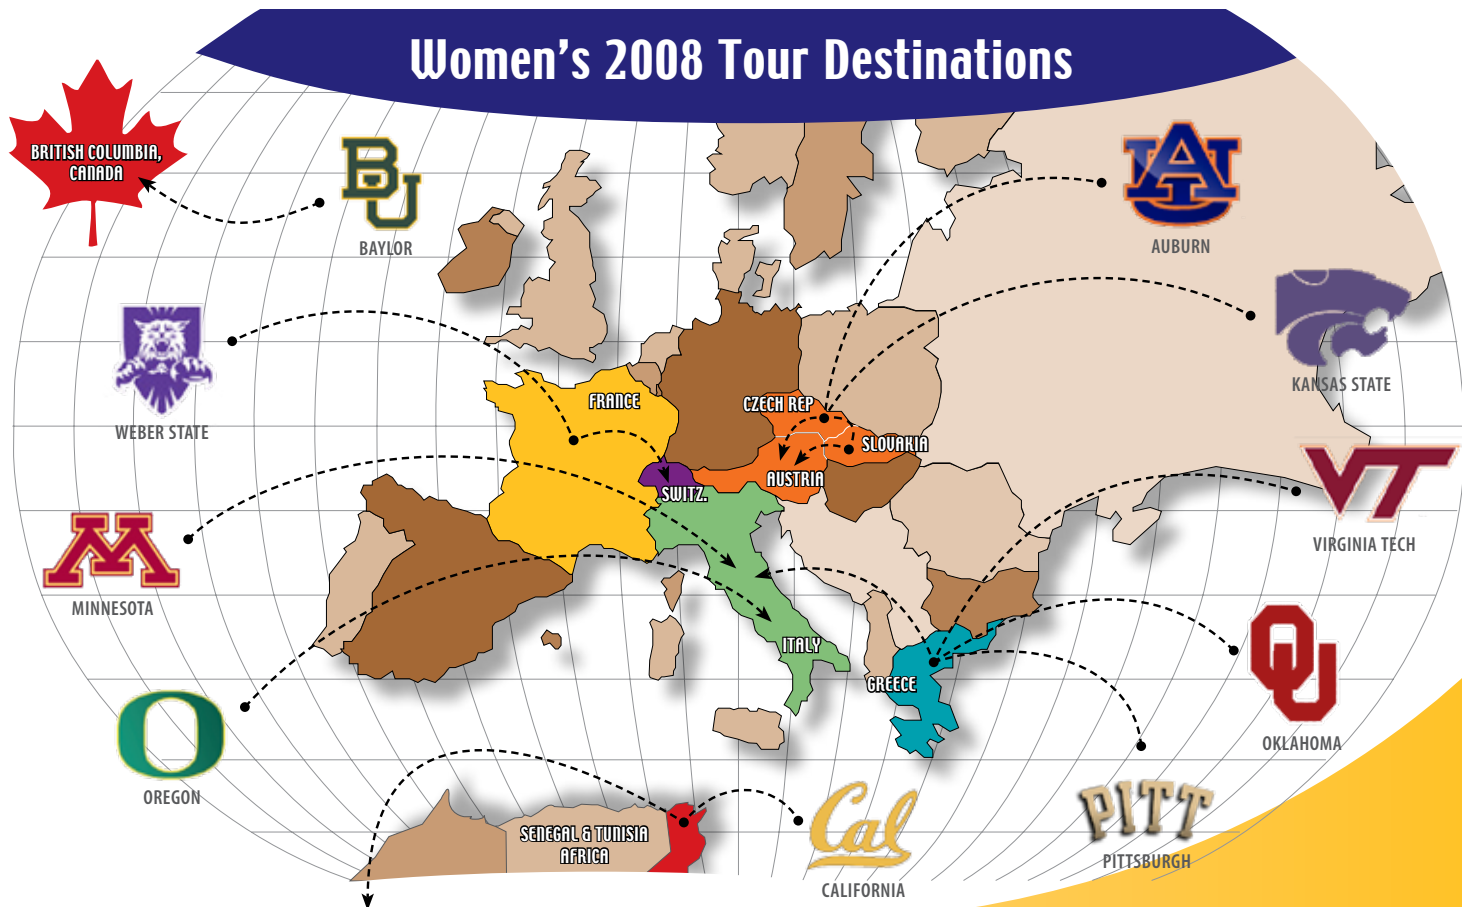

### 2008 SUMMER & LABOR DAY TOURS STILL AVAILABLE

Need extra game experience? Want to build team chemistry? Foreign tours can assist with these team goals and more. There are two types of foreign tours teams can take, longer summer trips and shorter Labor Day trips. Summer break tours typically run 9-10 days with about 5 games, allowing greater opportunity for building team chemistry. Tours during the Labor Day break (if your school is in session) offer different advantages, including bringing your freshmen. Labor Day tours are a shorter, more intense alternative to the summer tours, lasting in general 3-4 days with 2-3 games played. Regardless of which option you choose, both afford ten days of practice before the tour. Coaches get a head start on teaching skills and concepts that other schools won't cover until October.

**TOUR DESTINATION OPTIONS INCLUDE: Europe, Australia, Africa, Canada and the Bahamas**

**TOUR TEAMS:** **Summer - 2007:** Wyoming, Arizona State, Marquette, Iowa, Montana State, San Diego, Kansas, Charlotte, Vanderbilt  
**Fall - 2007:** Arkansas, New Mexico State, Wichita State

## UConn, Wake Forest Win in Paradise

In what was arguably the best tournament field assembled anywhere this season, Connecticut powered their way to the St. Thomas division championship over a field that included Duke, Stanford, Purdue, Temple and ODU. Maya Moore earned the tournament MVP in her first outing as a collegiate player, undoubtedly the first of many such honors for the standout from Connecticut. Wake Forest earned the St. John division championship trophy by beating Texas A&M, Indiana and Wichita State.

The 2008 Paradise Jam continues the tradition of stiff early-season competition with another strong field including: Baylor, California, Central Florida, Iowa, South Florida, Texas Tech, Villanova and Wisconsin.